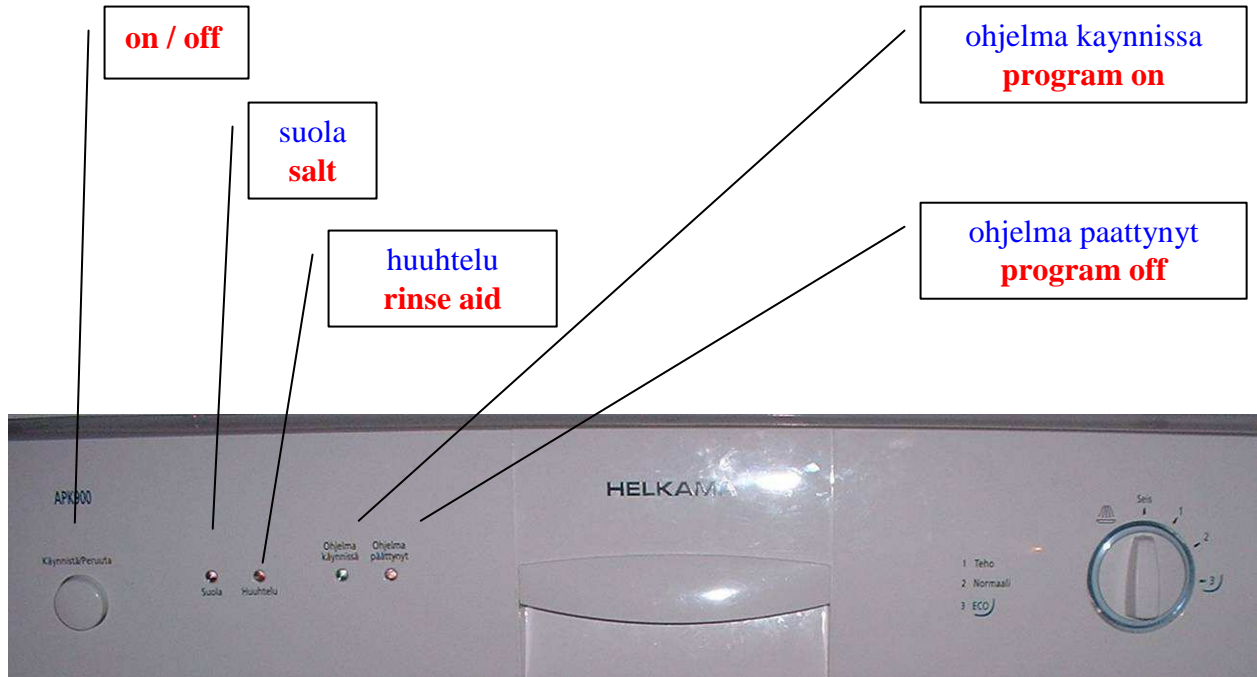

### Sauna

To use turn left dial to heat setting. Turn right dial into WHITE portion of dial. Numbers beyond this are for setting the sauna to come on in so many hours in the future

### Washing Machine / Dishwasher Water Supply

Located at base of taps in kitchen & shower room. **Water supply to appliances must be turned off when going out**

## Dishwasher